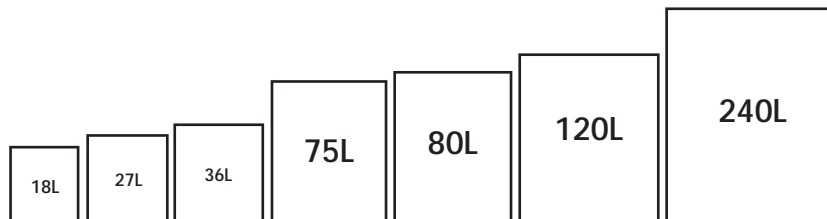

EC-BL1206

Bin Liner
OXO Biodegradable
80 Litres Clear
1000 x 760 mm
250 bags / carton
50 bags / sleeve

EC-BL1212

Bin Liner
OXO Biodegradable
120 Litres Clear
1150 x 905 mm
250 bags / carton
50 bags / sleeve

EC-BL1024

Bin Liner
OXO Biodegradable
240 Litres Clear
1415 x 1140 mm
100 bags / carton
20 bags / sleeve

FPA AUSTRALIA
Tel: 1300 407 799
Fax: 1300 991 554
www.fpaaustr.com.au

Your logo here